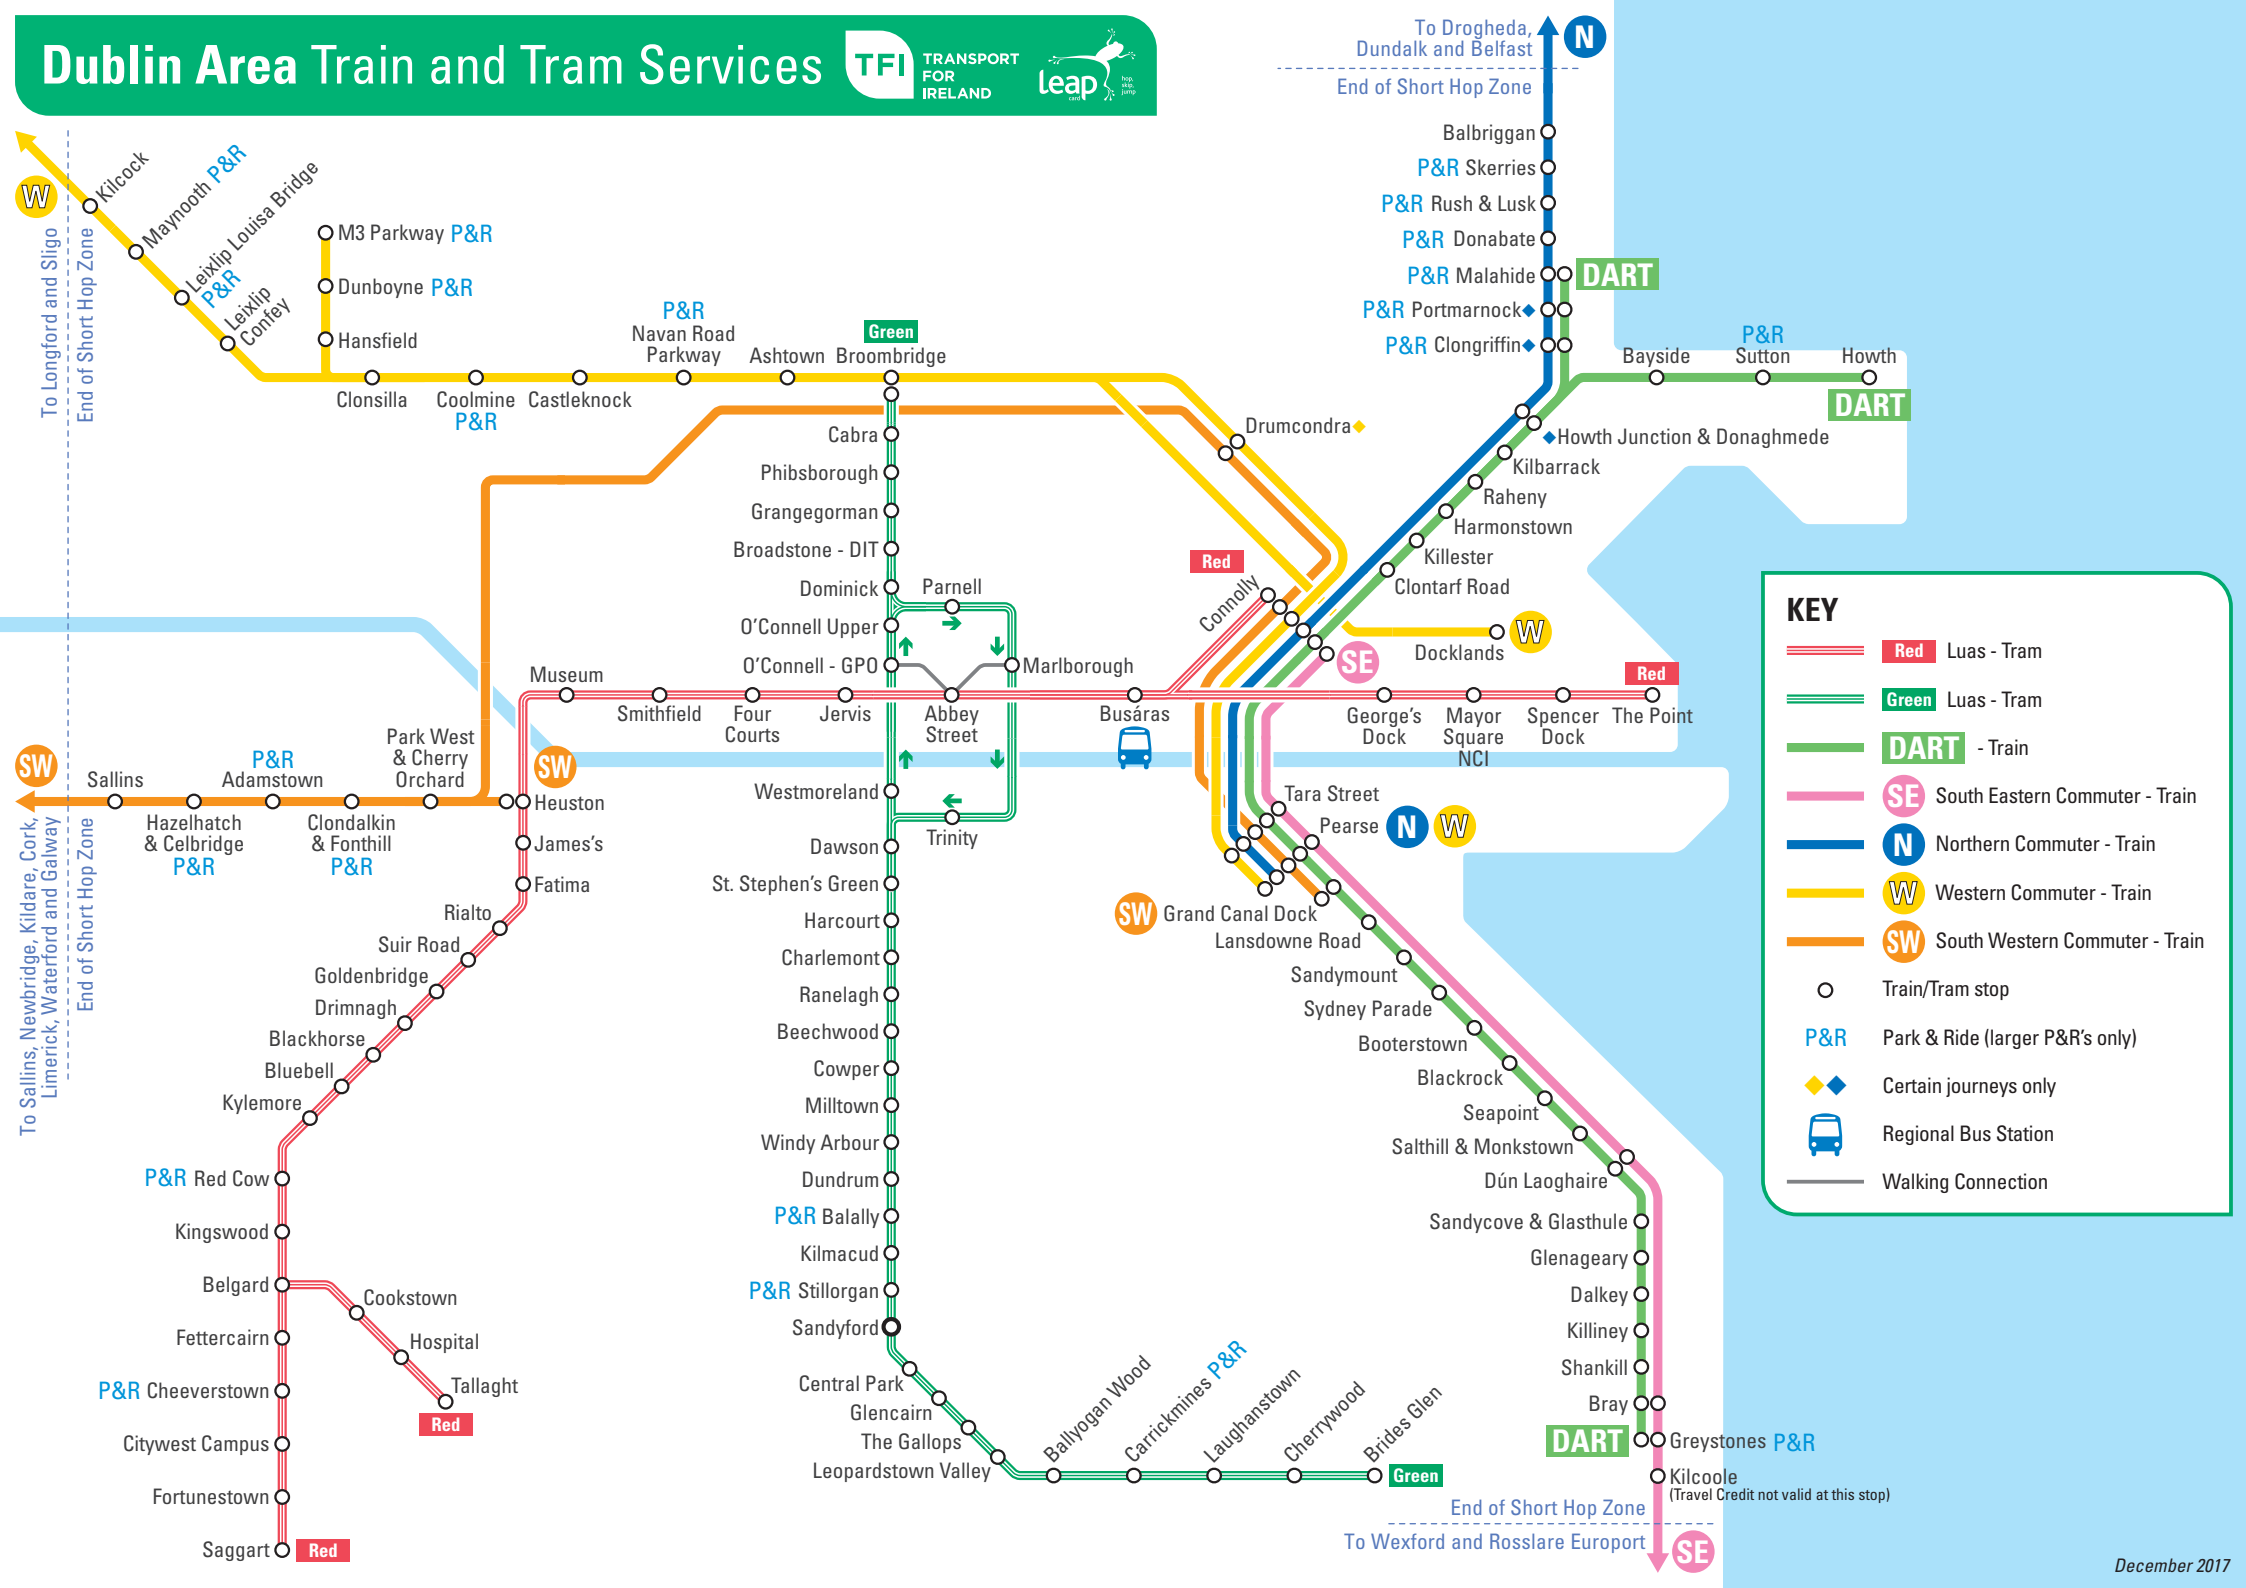

Dublin Area Train and Tram Services

KEY

- Red** Luas - Tram
- Green** Luas - Tram
- DART** - Train
- SE** South Eastern Commuter - Train
- N** Northern Commuter - Train
- W** Western Commuter - Train
- SW** South Western Commuter - Train
- Train/Tram stop
- P&R** Park & Ride (larger P&R's only)
- ◆ Certain journeys only
- Bus Regional Bus Station
- Walking Connection