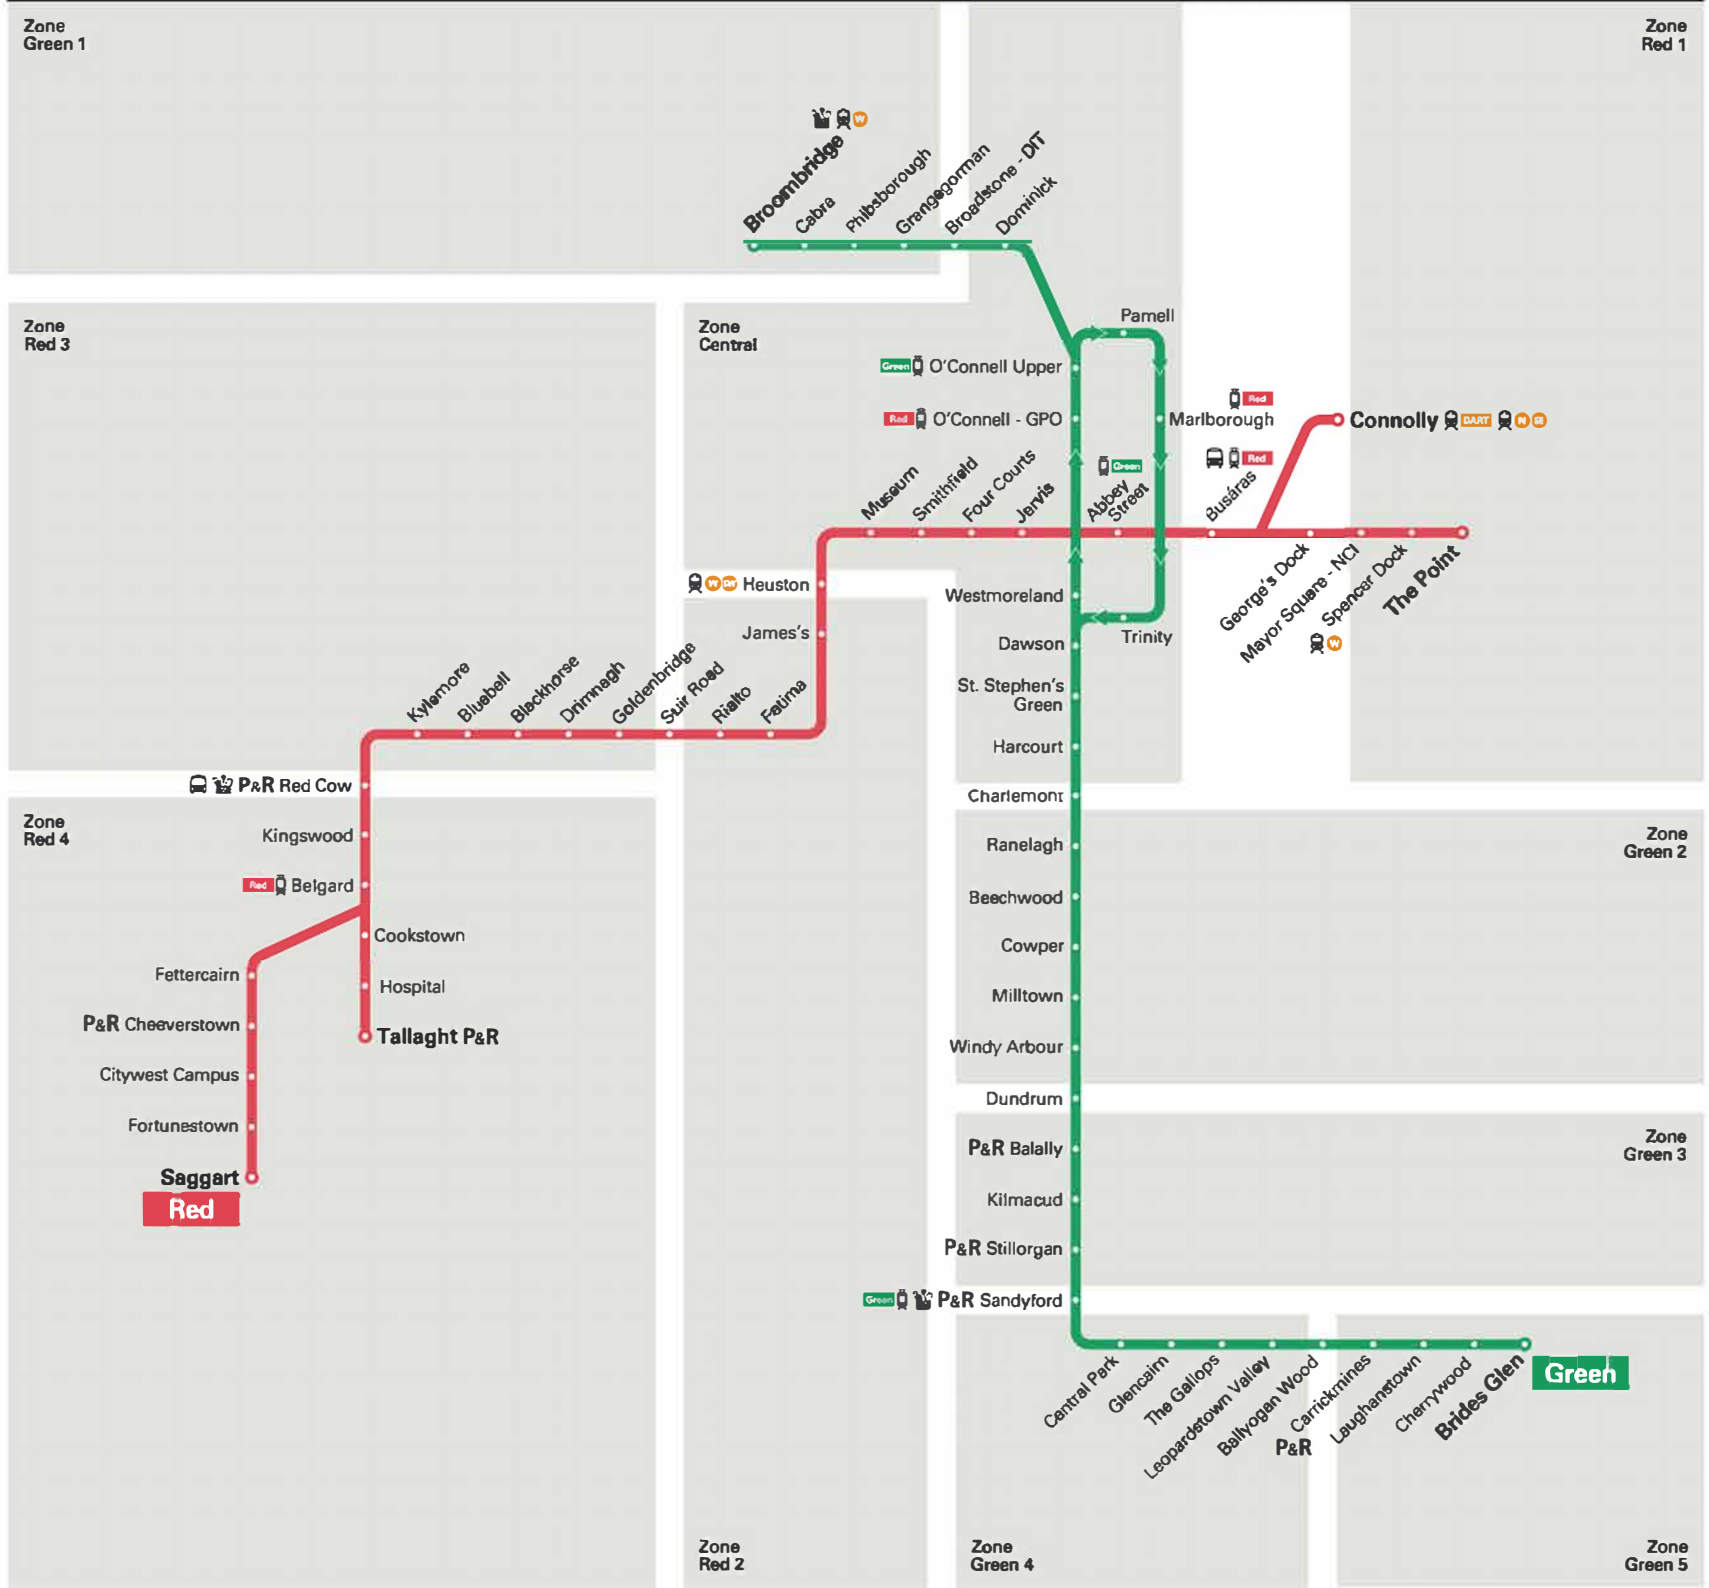

Zone Green 1

Zone Red 1

Zone Red 3

Zone Central

Zone Red 4

Zone Green 2

Zone Green 3

Zone Red 2

Zone Green 4

Zone Green 5

Broombridge
Cabra
Phibborough
Grangegorman
Broadstone - DIT
Dominick

Parnell
O'Connell Upper
O'Connell - GPO
Museum
Smithfield
Four Courts
Jarvis
Abbey Street
Busaras
Marlborough
Connolly

Heuston

James's
Westmoreland
Dawson
St. Stephen's Green
Harcourt
Trinity

George's Dock
Mayor Square - NCI
Spencer Dock
The Point

P&R Red Cow

Kingswood

Belgard

Cookstown

Hospital

Tallaght P&R

Fettercairn

P&R Cheeverstown

Citywest Campus

Fortunestown

Saggart

Red

Westmoreland

Dawson

St. Stephen's Green

Harcourt

Charlemont

Ranelagh

Beechwood

Cowper

Milltown

Windy Arbour

Dundrum

P&R Balally

Kilmacud

P&R Stillorgan

P&R Sandycroft

Central Park

Glencain

The Gallops

Leopardstown Valley

Ballyogan Wood

Carrickmines

P&R Laughanstown

Cherrywood

Brides Glen

Green