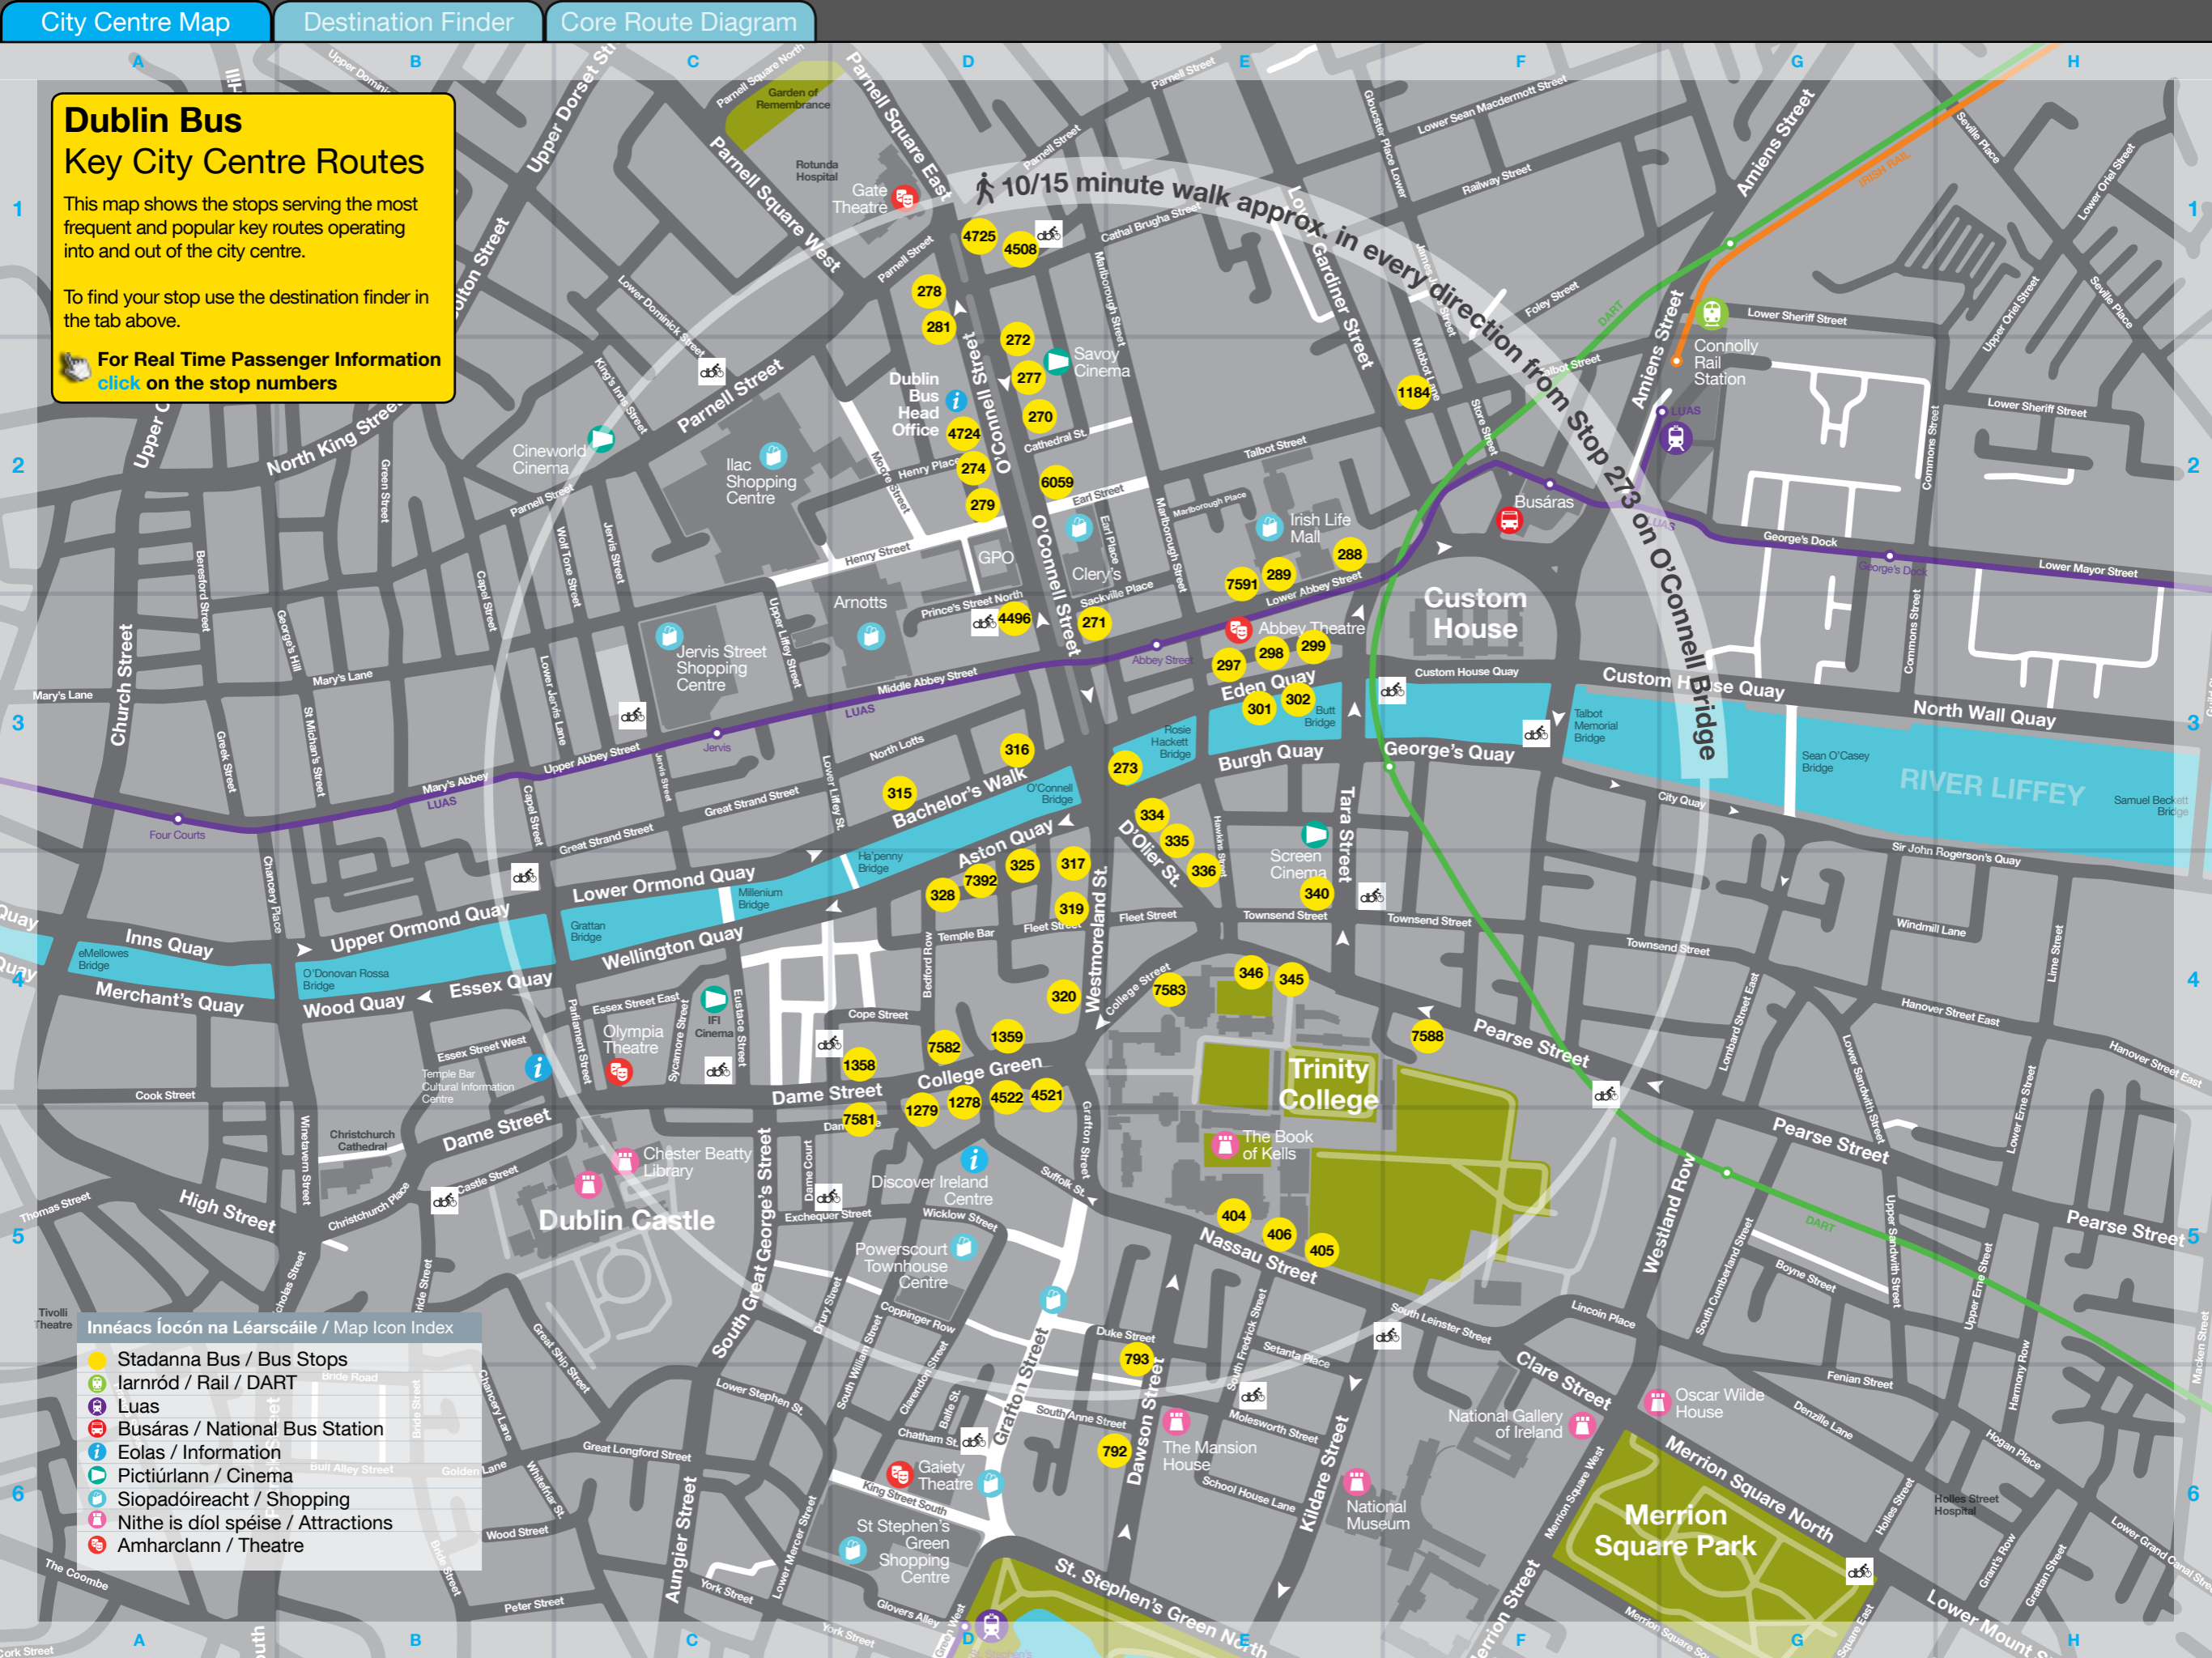

Dublin Bus Key City Centre Routes

This map shows the stops serving the most frequent and popular key routes operating into and out of the city centre.

To find your stop use the destination finder in the tab above.

For Real Time Passenger Information [click on the stop numbers](#)

10/15 minute walk approx. in every direction from Stop 273 on O'Connell Street

Innéacs Íocón na Léarscáile / Map Icon Index

- Stadanna Bus / Bus Stops
- Iarnród / Rail / DART
- Luas
- Busáras / National Bus Station
- Eolas / Information
- Pictiúrlann / Cinema
- Siopadóireacht / Shopping
- Nithe is díol spéise / Attractions
- Amharclann / Theatre

Dublin Bus Key City Centre Routes

Use the index and grid reference to find the right stop on the city centre map.

The stop number shown on the map also appears on the top of the bus stop to help you find your stop more easily.

Route Destination	Bus Route	Stop Number	Grid Ref
Finglas Village	40	279	D2
Glasnevin Cemetery	40	1358	D4
	40	319	D4
	40	279	D2
	140	7582	D4
	140	274	D2
Guinness Storehouse	13, 40	270	D2
	13, 123, 40	335	E3
	13, 40	4521	D4
	123	272	D2
	123	1278	D4
Harold's Cross	9	277	D2
	9	336	E4
	9	1278	D4
	16	270	D2
	16	336	E4
	16	1279	D5
Heuston Rail Station	25/a/b, 66/a/b, 67	346	E4
	66/a/b, 67	317	D4
	25/a/b	7392	D4
	145	792	E6
	145	345	E4
	145	325	D4
Howth Summit	31/a	289	E2
Howth Village	31/a	289	E2
IKEA	140	7582	D4
	140	319	D4
	140	274	D2
Kimmage	83	315	D3
	9, 83	336	E4
	83	1279	D5
Leeson Street	11	271	D3
	11	404	E5
	46a	6059	D2
	46a, 145	334	E3
	46a, 145	406	E5
Liffey Valley S.C.	40	270	D2
	40	335	E3
	40	4521	D5
Lucan (Esker Church)	25a	346	E4
	25a	7392	D4
Lucan Village	25, 66/a/b, 67	346	E4
	66/a/b, 67	317	D4
	25	7392	D4
Malahide Road	42	1184	F2
Malahide Village	42	1184	F2
Marino	123	1359	D4
	123	4496	D3
	123	4508	D1
Mater Hospital	38/a/b	793	E5