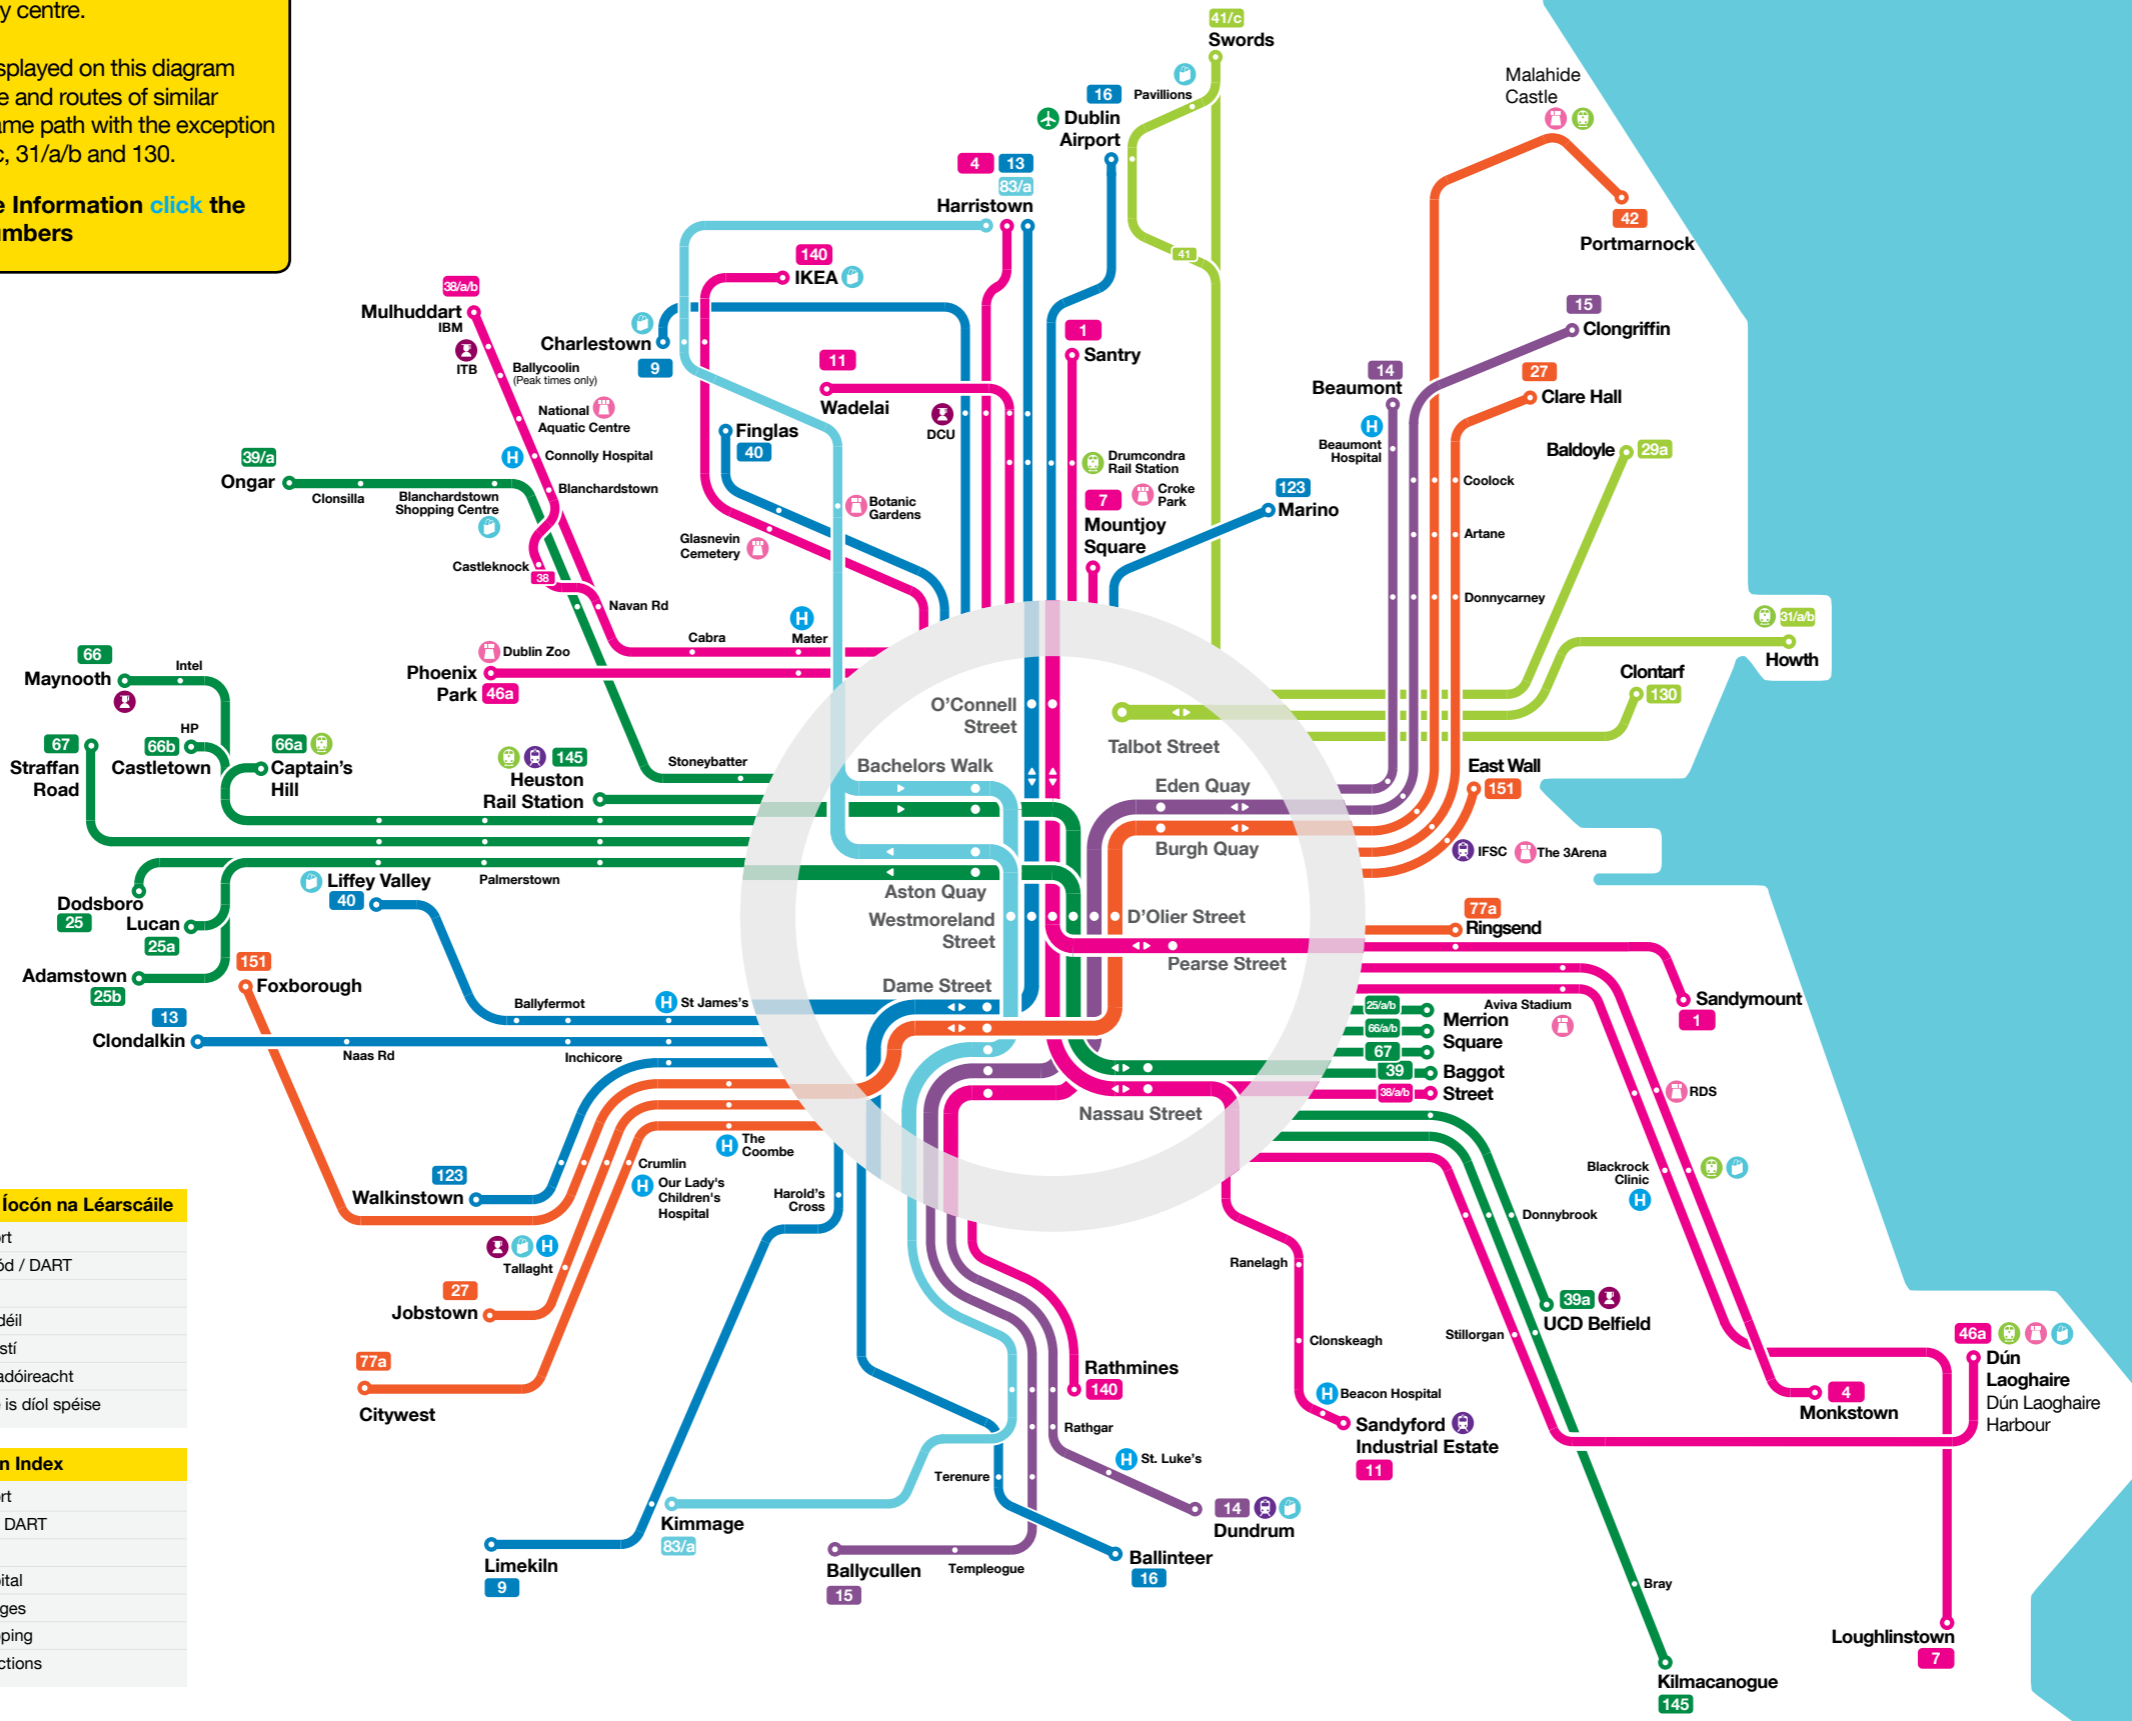

Dublin Bus Core Dublin Bus Routes

This diagram shows the core routes operating in and out of the city centre.

Most bus routes displayed on this diagram cross the city centre and routes of similar colour follow the same path with the exception of Routes 29a, 41/c, 31/a/b and 130.

For Timetable Information [click the Bus Route numbers](#)

1. **Innéacs Íocón na Léarscáile**
2. Aerfort
   - Iarnród / DART
   - Luas
   - Ospidéal
   - Coláistí
   - Siopadóireacht
   - Nithe is díol spéise

1. **Map Icon Index**
2. Airport
   - Rail / DART
   - Luas
   - Hospital
   - Colleges
   - Shopping
   - Attractions