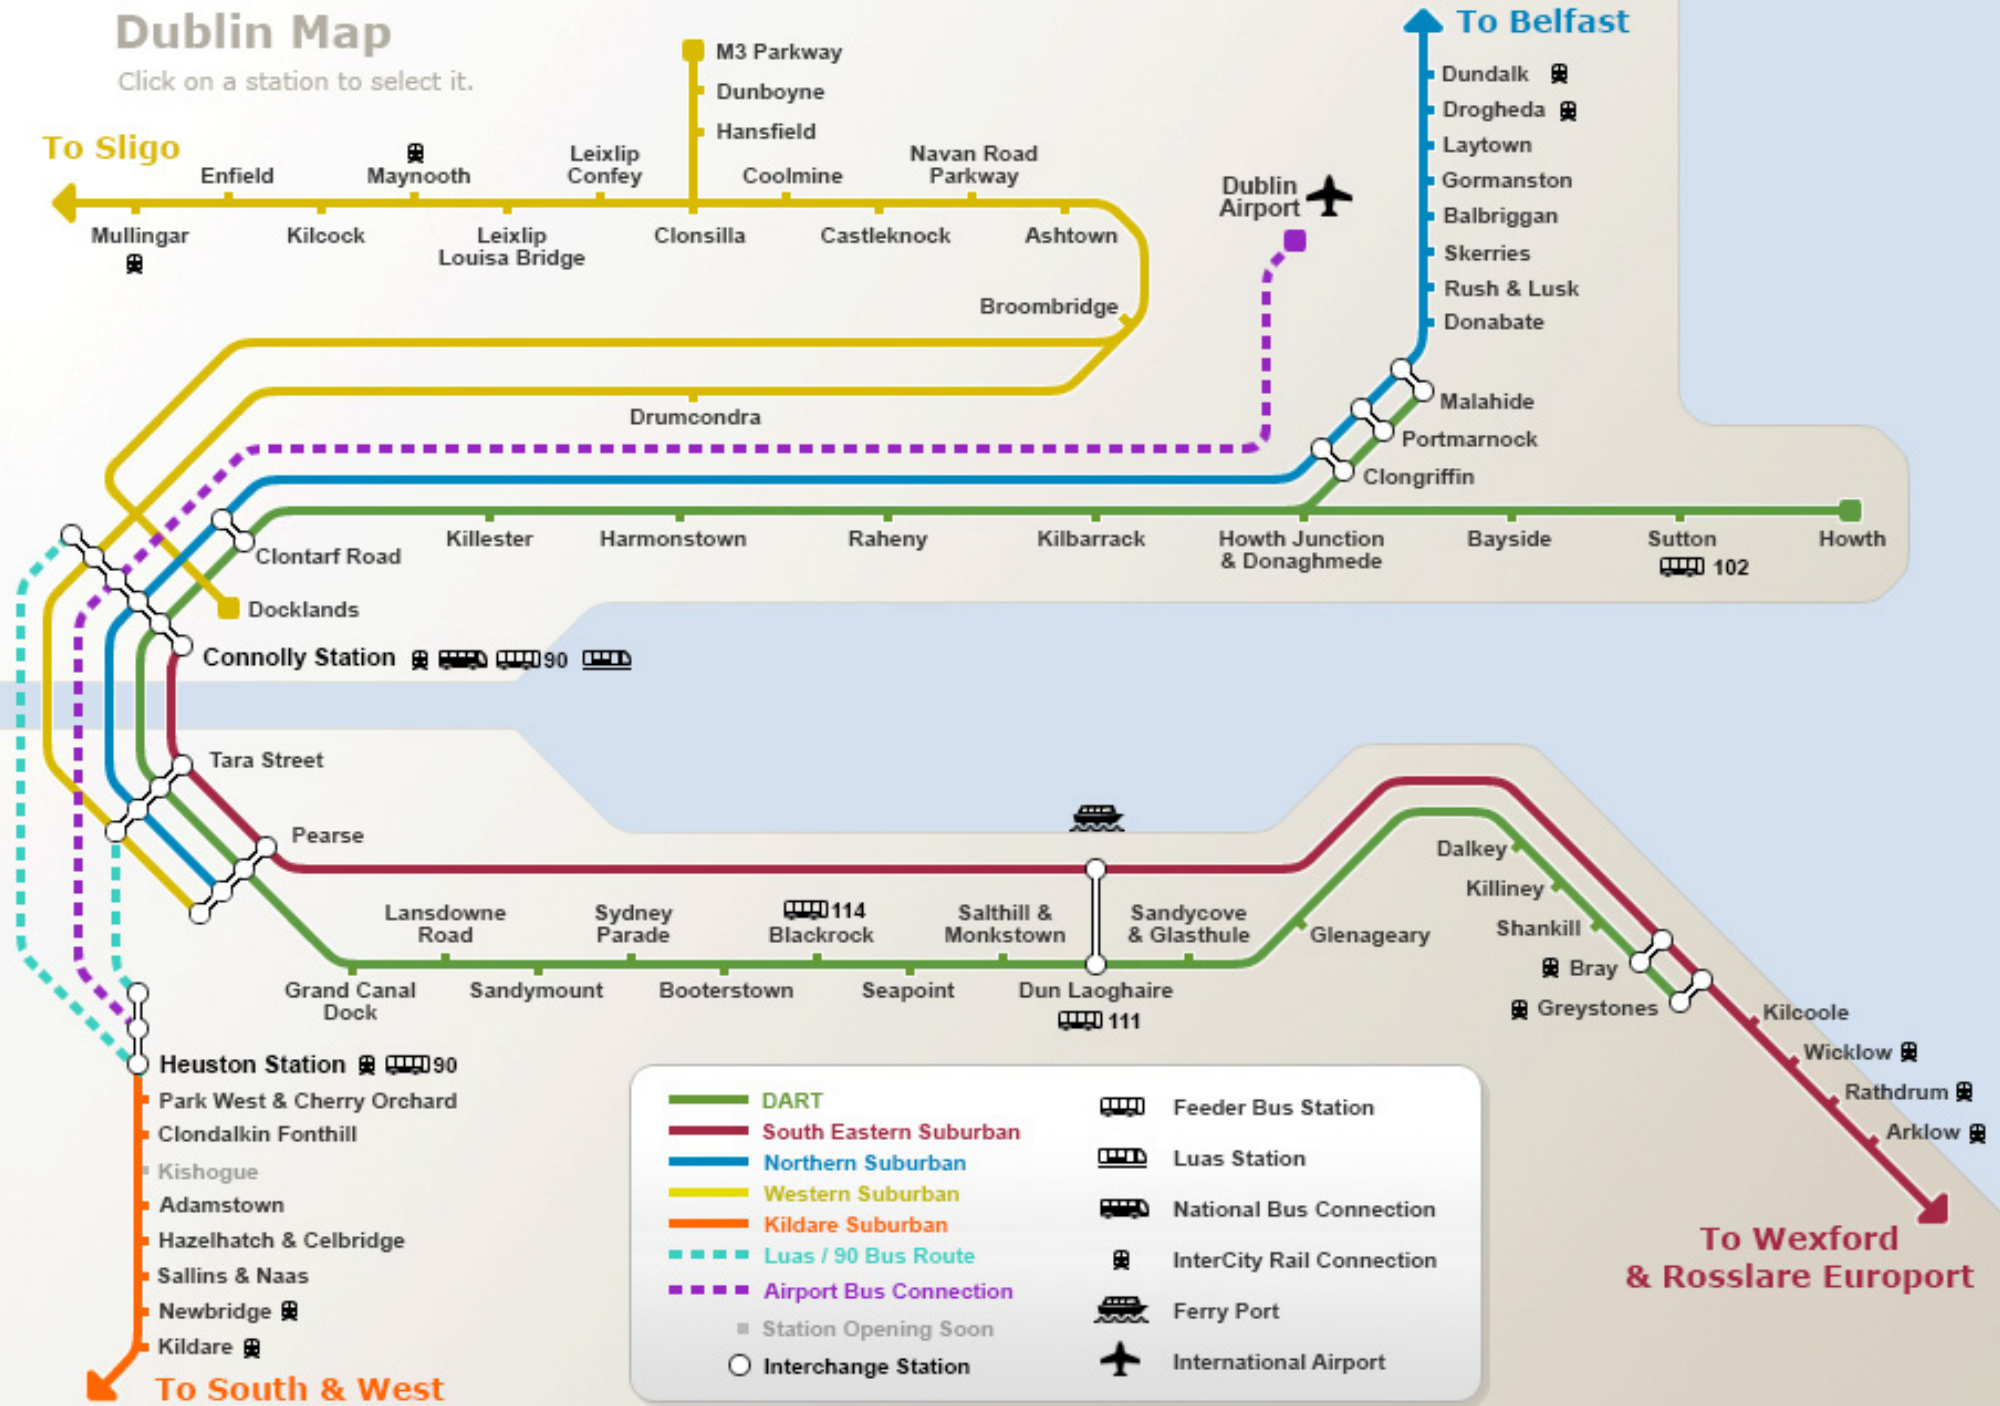

Dublin Map

Click on a station to select it.

DART	Feeder Bus Station
South Eastern Suburban	Luas Station
Northern Suburban	National Bus Connection
Western Suburban	InterCity Rail Connection
Kildare Suburban	Ferry Port
Luas / 90 Bus Route	International Airport
Airport Bus Connection	
Station Opening Soon	
Interchange Station	